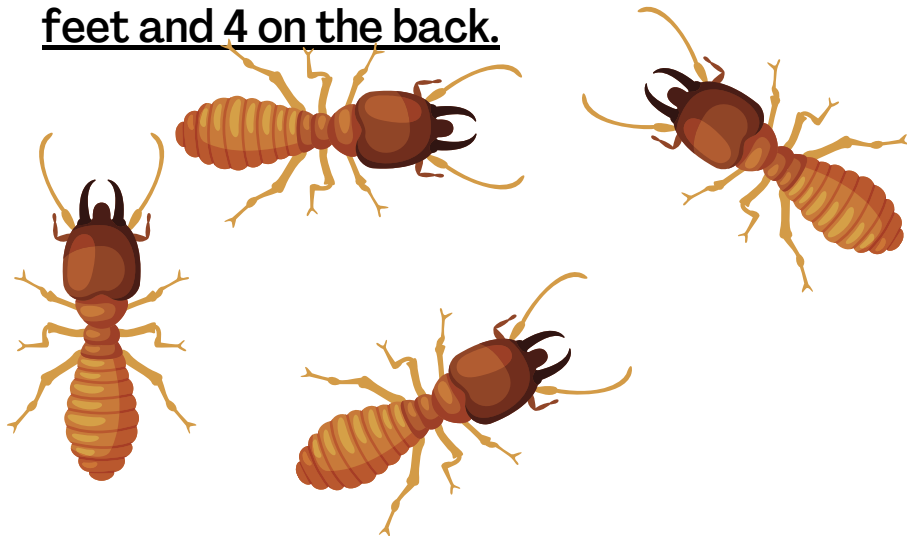

Aardwolf

This cute little guy is thankfully a long way from being extinct!

- What animal family is the aardwolf a part of?

- What does aardwolf mean? _____

- What does an aardwolf eat? How much does it eat? _____

- How many babies does it have? _____

- What is unique about its cheeks?

- How many toes does the aardwolf have on the front and the back? _____

If you could have an aardwolf as a pet, what would you name it? _____

Aardwolf

This cute little guy is thankfully a long way from being extinct!

- What animal family is the aardwolf a part of? The hyena family.
- What does aardwolf mean? Earth wolf.
- What does an aardwolf eat? How much does it eat? Termites. It eats between 200-300,000 termites a night!
- How many babies does it have? 2-4 babies.
- What is unique about its cheeks? Its cheeks have teeth in them.
- How many toes does the aardwolf have on the front and the back? 5 toes on the front feet and 4 on the back.